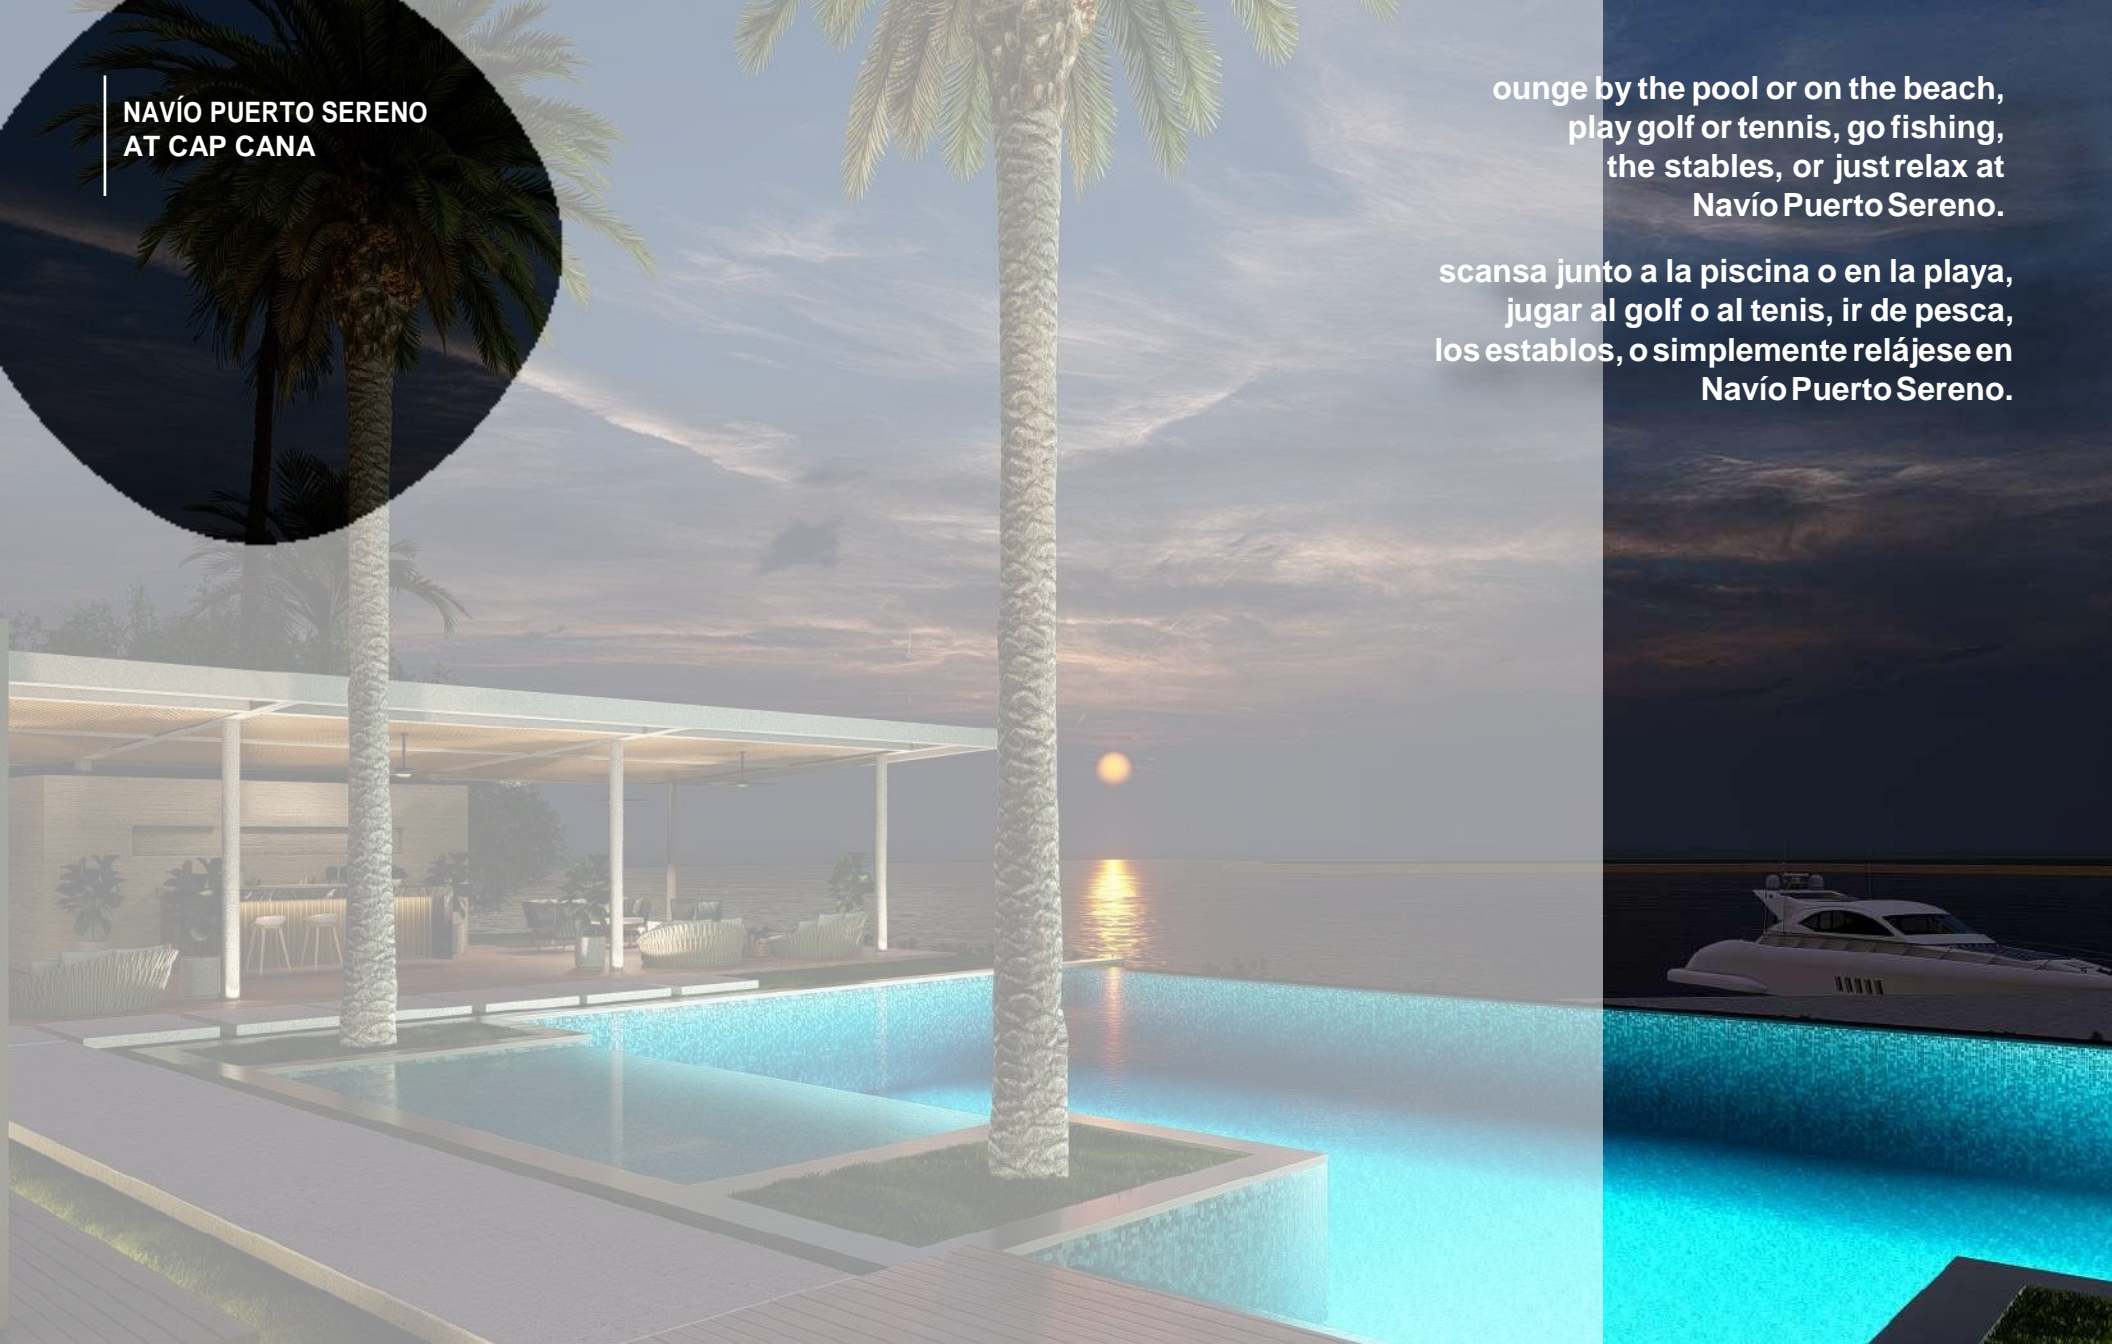

NAVÍO

PUERTO SERENO
AT CAP CANA

(+1) 829-733-9756 - (+1) 610-483-0760

www.casaeventasrd.com

@casaeventard

info@casaeventasrd.com

A modern resort pool area at sunset. The scene features a large, rectangular swimming pool with blue water, surrounded by a paved deck. Several lounge chairs with white cushions are arranged around the pool. In the background, there are several tall palm trees and a modern building with balconies and large windows. The sky is a mix of orange, yellow, and purple, indicating a sunset. The overall atmosphere is relaxed and luxurious.

scansa junto a la piscina o en la playa,
jugar al golf o al tenis, ir de pesca,
los establos, o simplemente relájese en
Navío Puerto Sereno.

NAVÍO PUERTO SERENO
AT CAP CANA

With a modern, refined, and elegant design, Navío Puerto Sereno at Cap Cana proposes importing the luxury of a boutique hotel to the intimacy of a private residence.