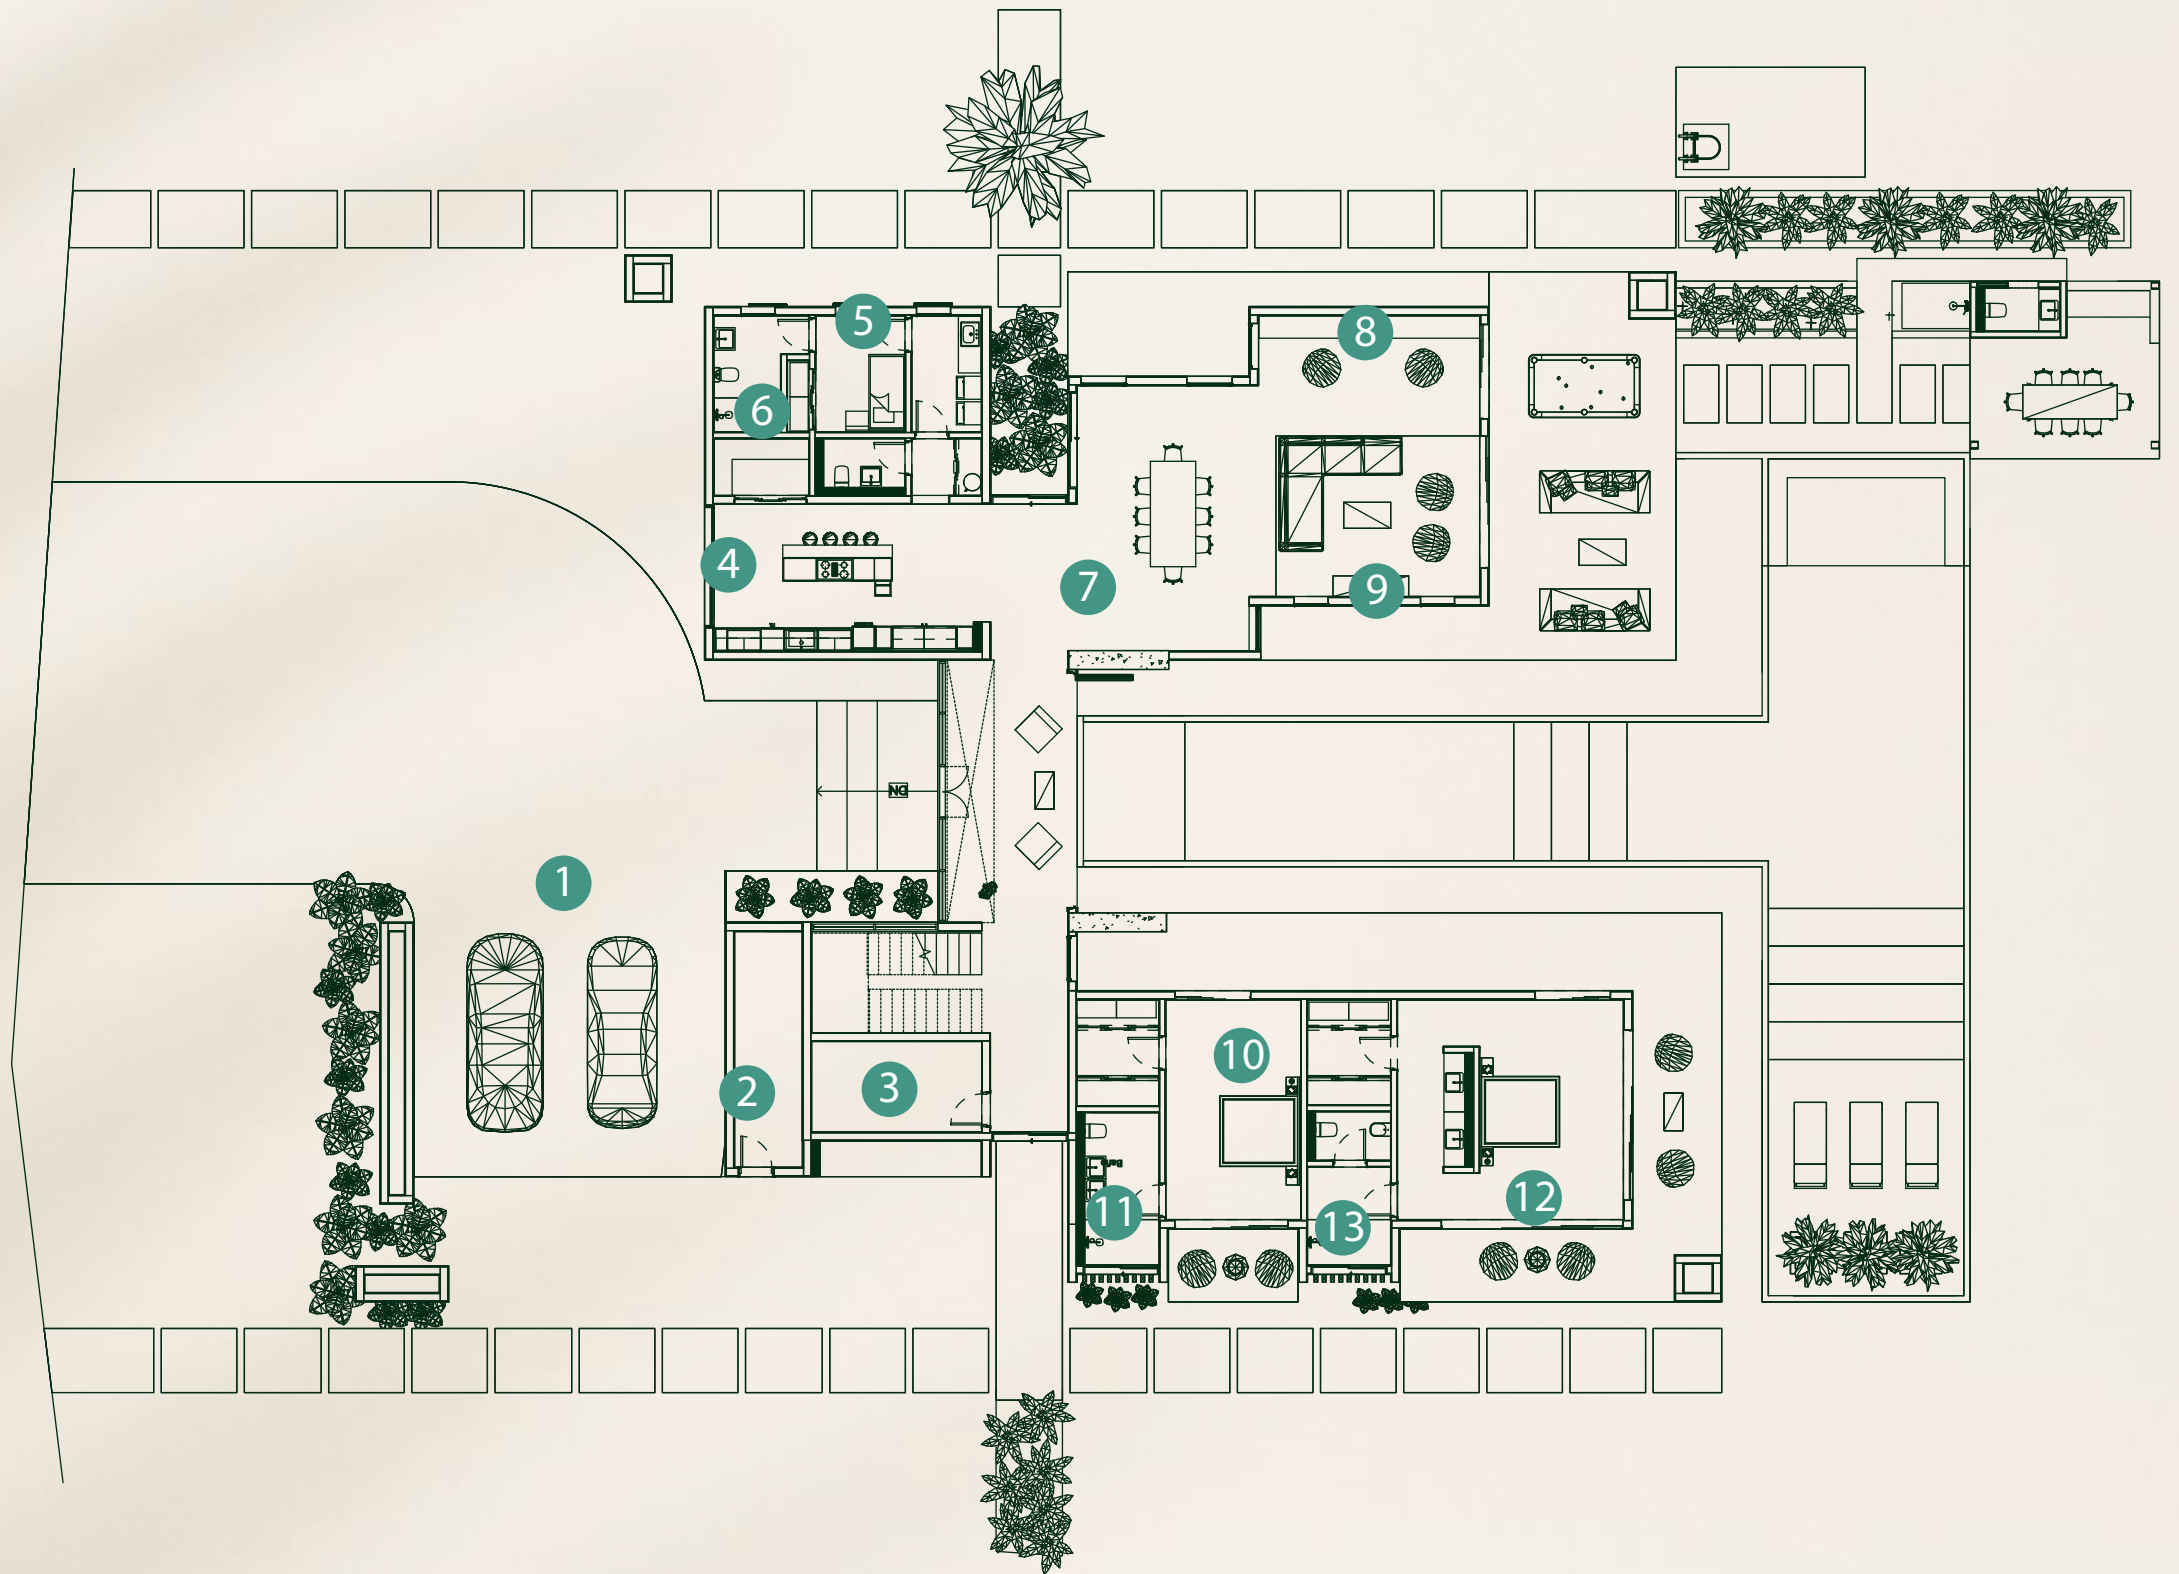

Planos

PRIMER NIVEL

AMENIDADES

Piscina 195.23 m²
BBQ 23.56 m²
Picuzzi 18.51 m²

Total 237.30 m²

- 1 Estacionamiento
- 2 Almacen Exterior
- 3 Almacen
- 4 Cocina
- 5 Hab. de Servicio
- 6 Baño
- 7 Comedor
- 8 Bar
- 9 Sala
- 10 Dormitorio
- 11 Baño
- 12 Dormitorio
- 13 Baño

VILLA
PALMAS 105
BY NOVAL PROPERTIES